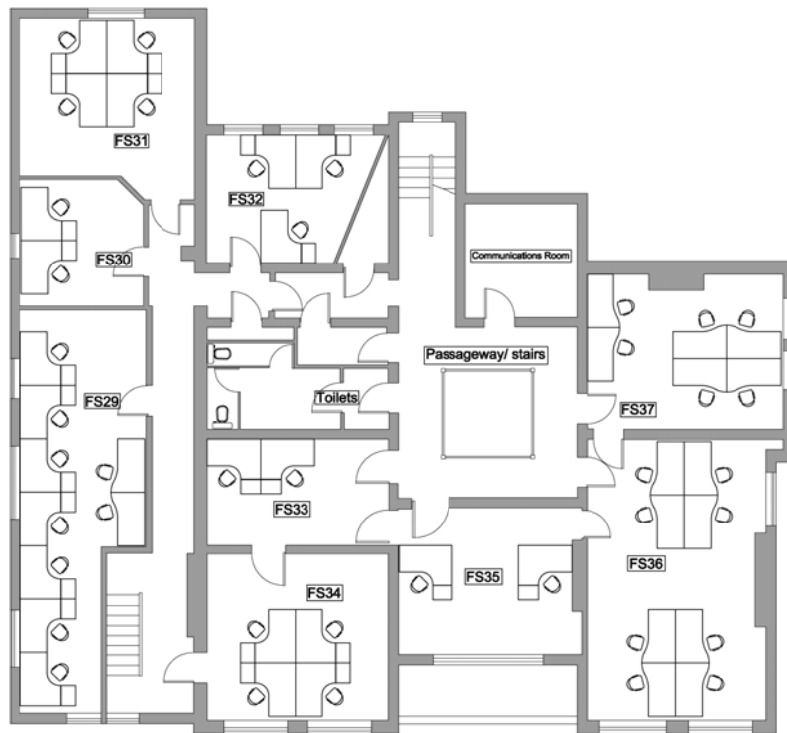

Foxhall Lodge

Floor Layout

Ground Floor

Call 0800 027 4832
Email enquiries@foxhallbc.co.uk
Visit www.foxhallbc.co.uk

Foxhall Lodge

Floor Layout

First Floor

Call 0800 027 4832
Email enquiries@foxhallbc.co.uk
Visit www.foxhallbc.co.uk

Foxhall Lodge

Floor Layout

Second Floor

Foxhall Lodge

Call 0800 027 4832
Email enquiries@foxhallbc.co.uk
Visit www.foxhallbc.co.uk